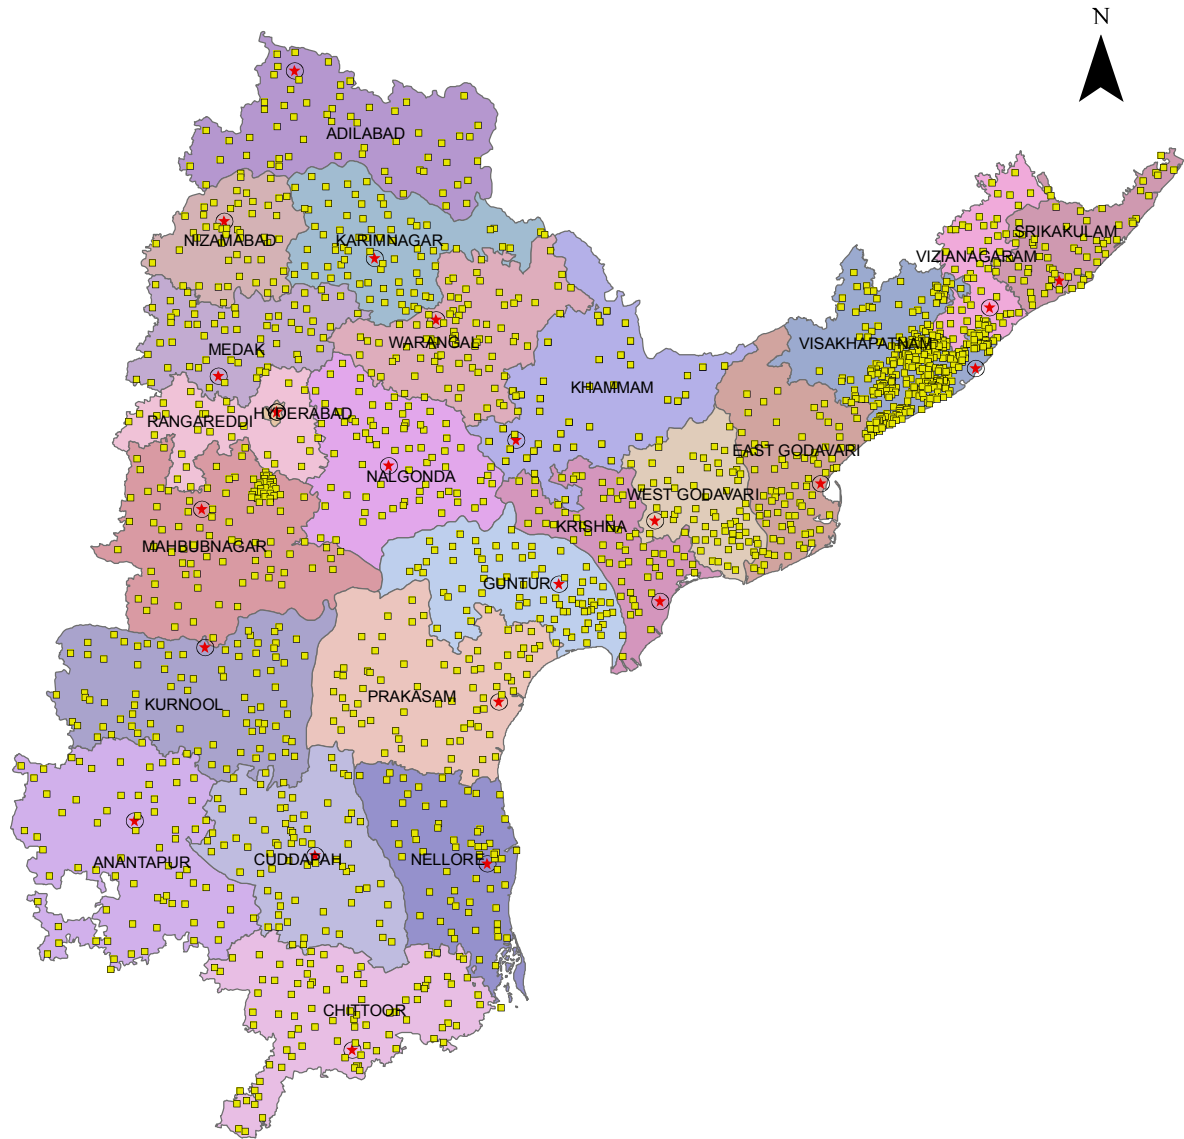

# Spatial Distribution of PHC's in Andhra Pradesh

## Legend

- ★ District Hq.
- PHC

0 75 150 300 Kilometers

Map composed by NIC  
Source - RGI , SOI