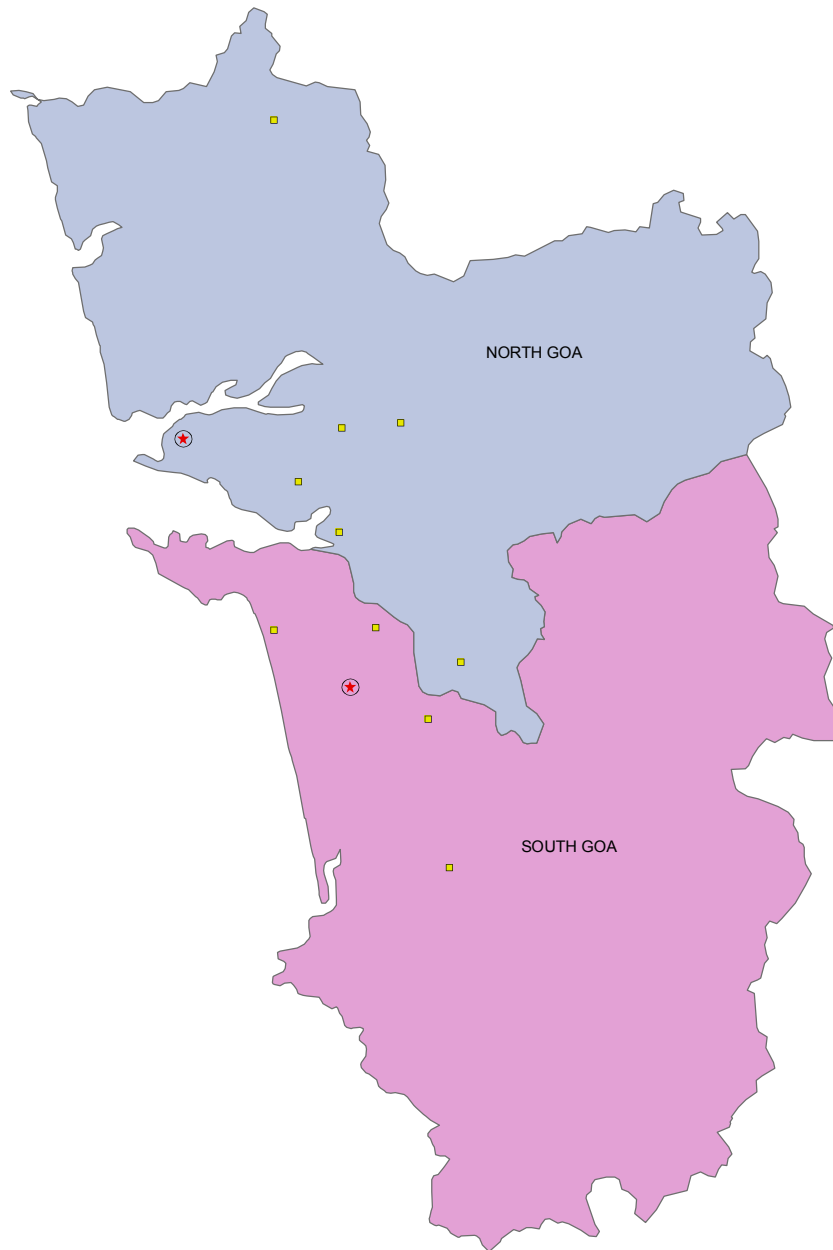

Spatial Distribution of PHC's in Goa

Legend

- ⊕ District Hq.
- PHC

0 5 10 20 Kilometers

Map composed by NIC
Source - RGI , SOI