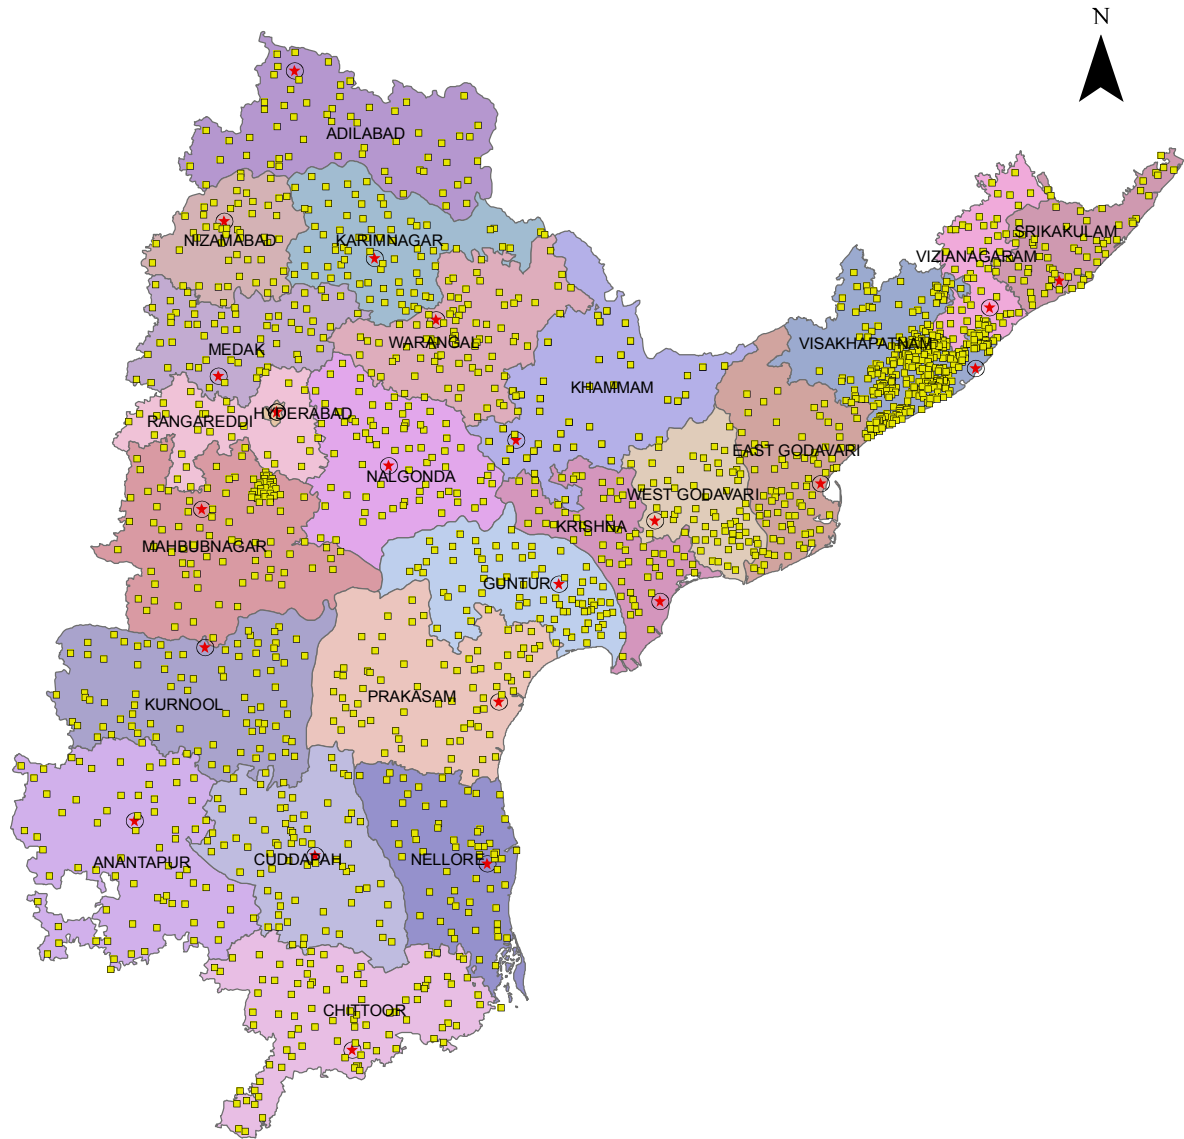

# Spatial Distribution of PHC's in Andhra Pradesh

## Legend

- ⊛ District Hq.
- PHC

0 75 150 300 Kilometers

Map composed by NIC  
Source - RGI , SOI