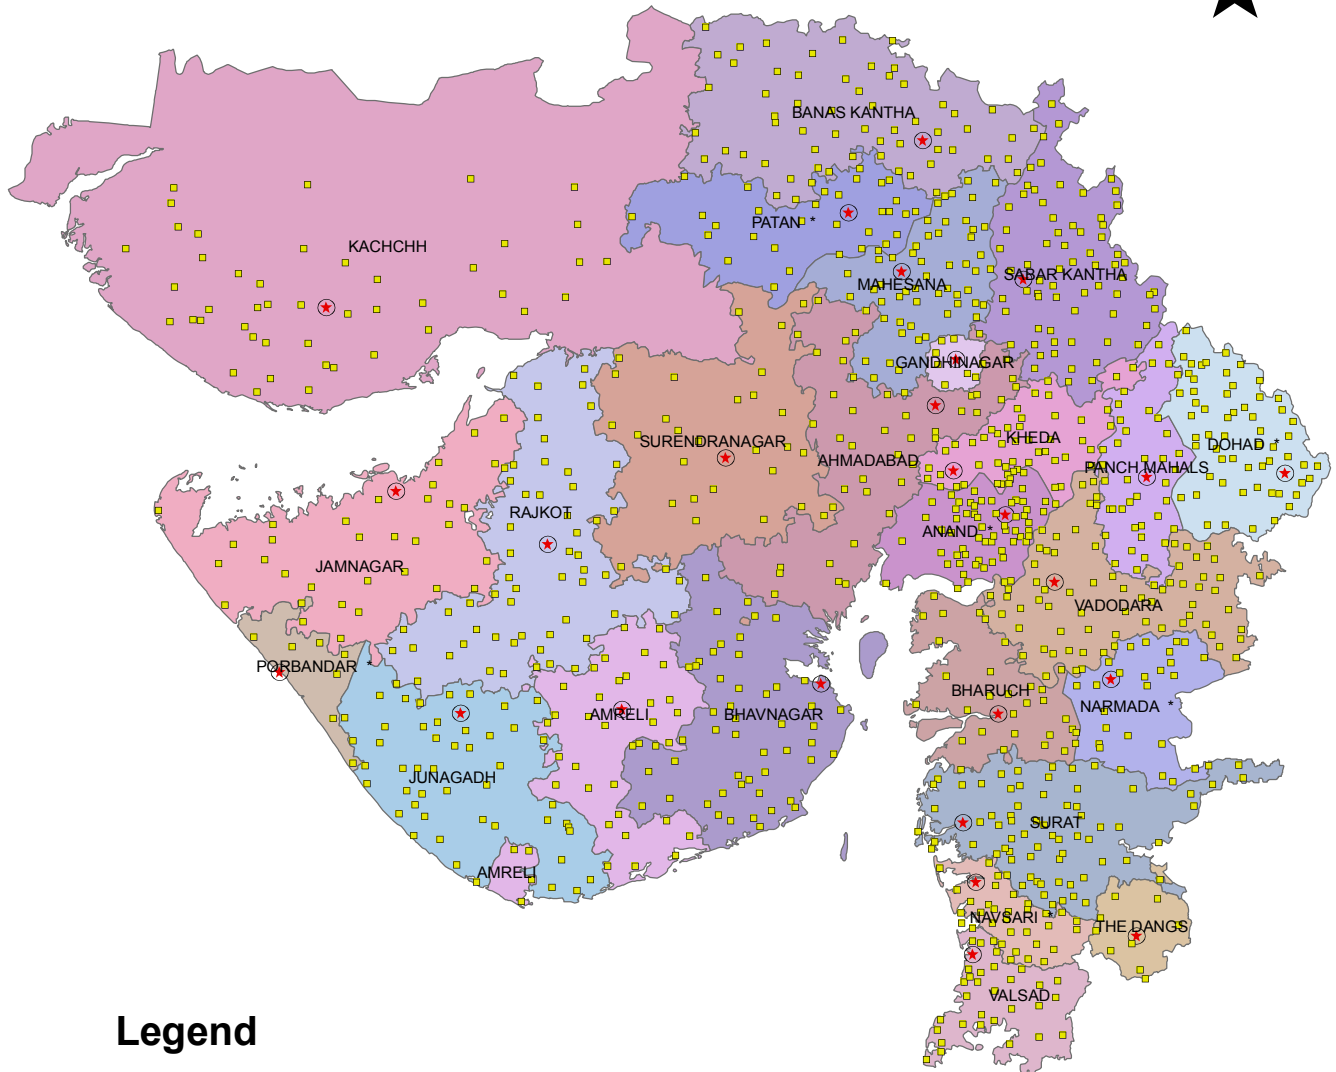

Spatial Distribution of PHC's in Gujarat

Legend

- ⊛ District Hq.
- PHC

Map composed by NIC
Source - RGI , SOI