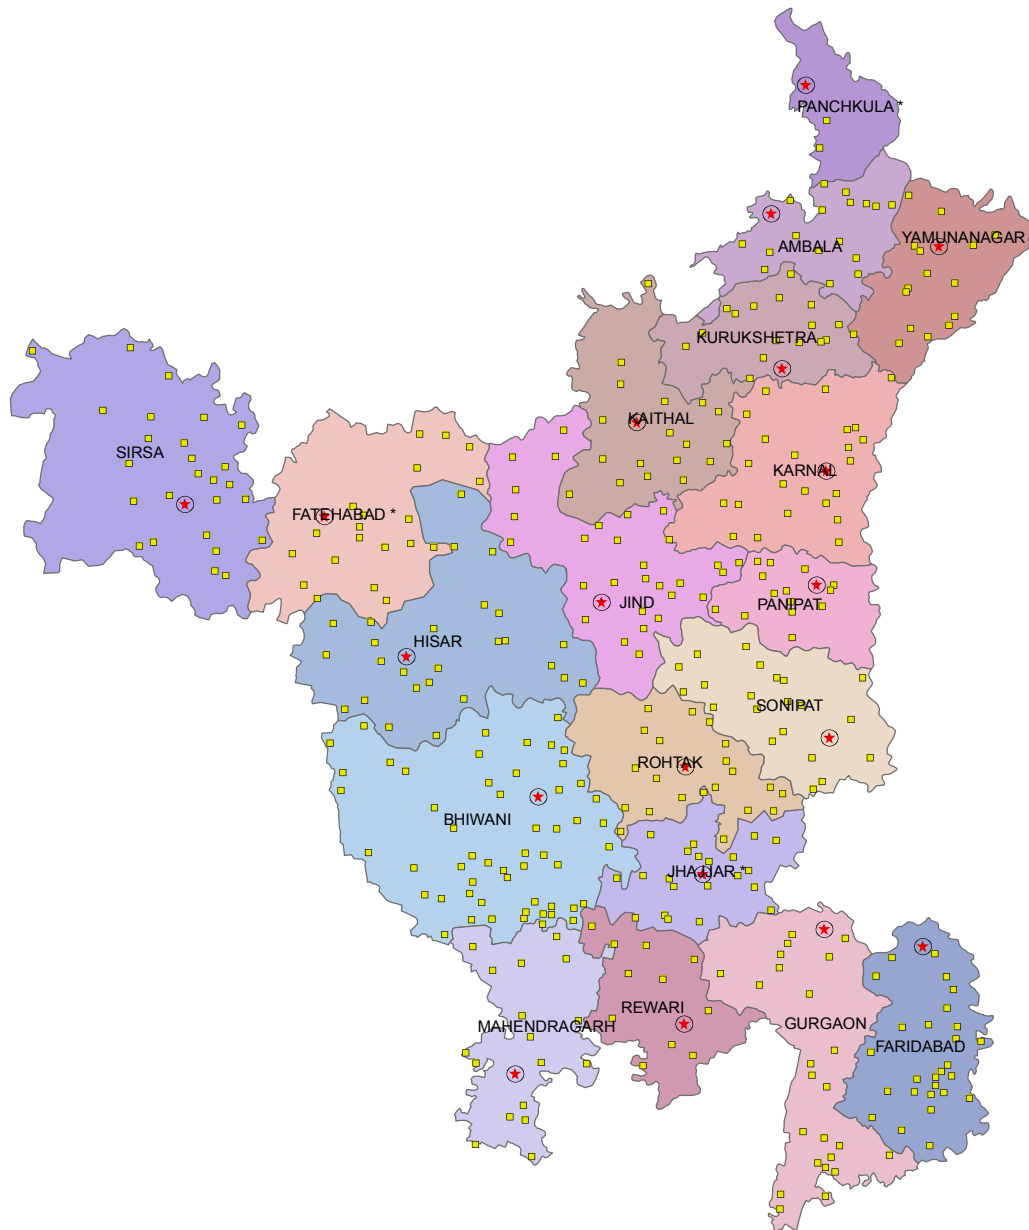

Spatial Distribution of PHC's in Haryana

Legend

- ⊛ District Hq.
- PHC

0 20 40 80 Kilometers

Map composed by NIC
Source - RGI , SOI