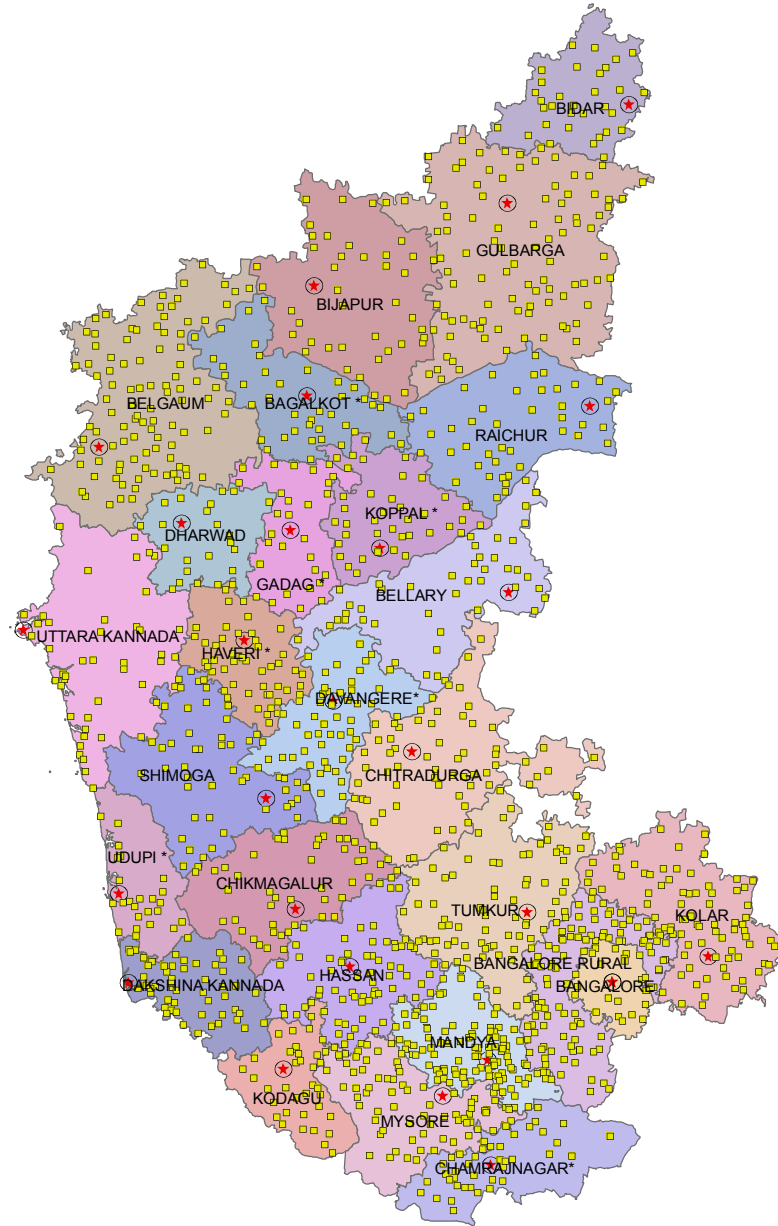

# Spatial Distribution of PHC's in Karnataka

## Legend

⊛ District Hq.

■ PHC

0 40 80 160 Kilometers

Map composed by NIC  
Source - RGI, SOI