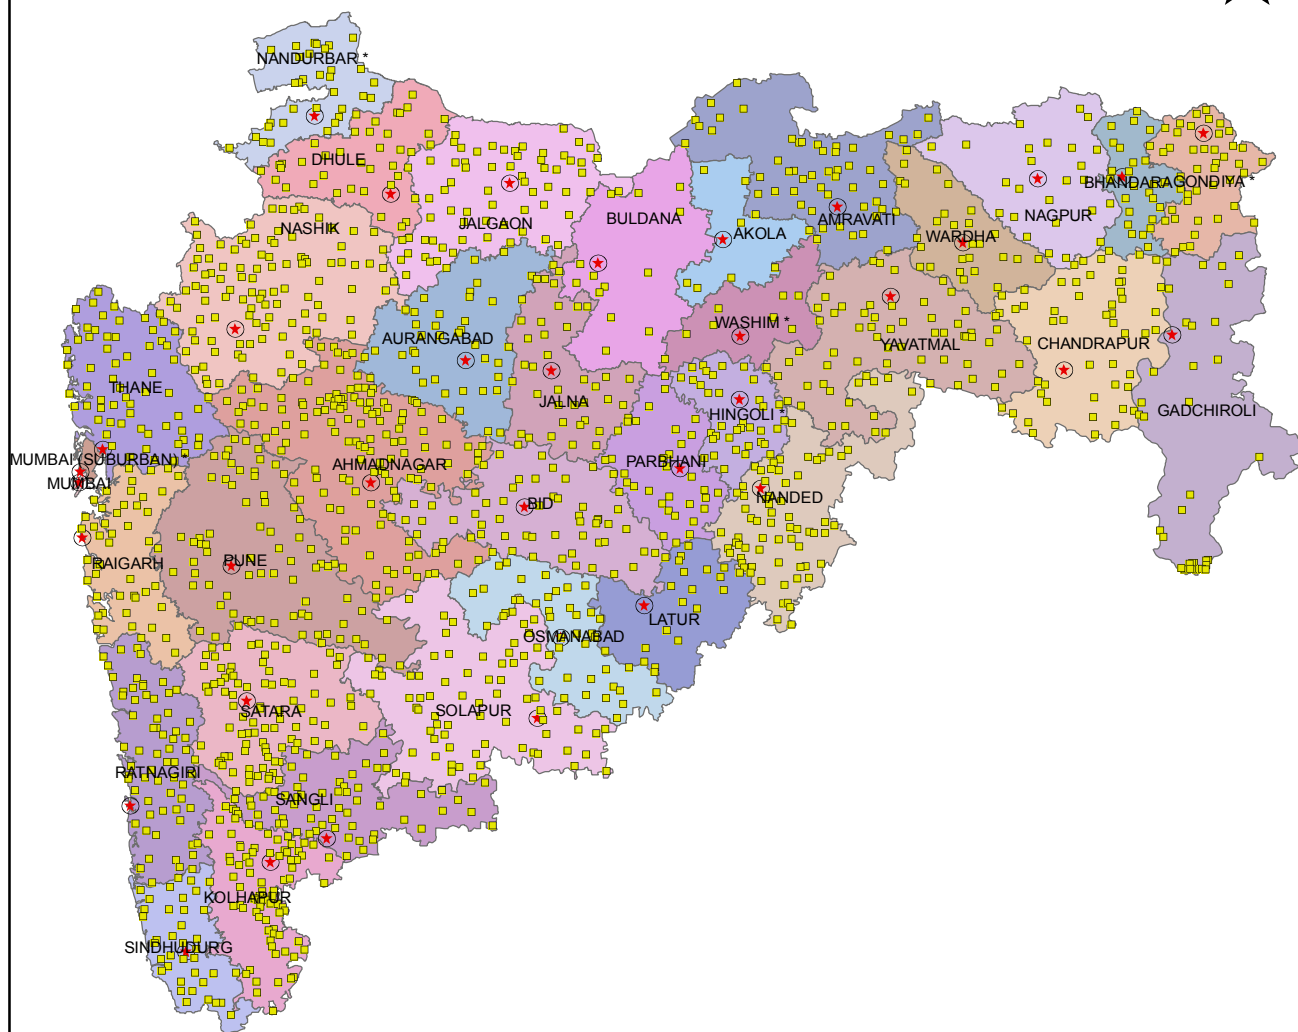

# Spatial Distribution of PHC's in Maharashtra

## Legend

- ★ District Hq.
- PHC

0 45 90 180 Kilometers

Map composed by NIC  
Source - RGI, SOI