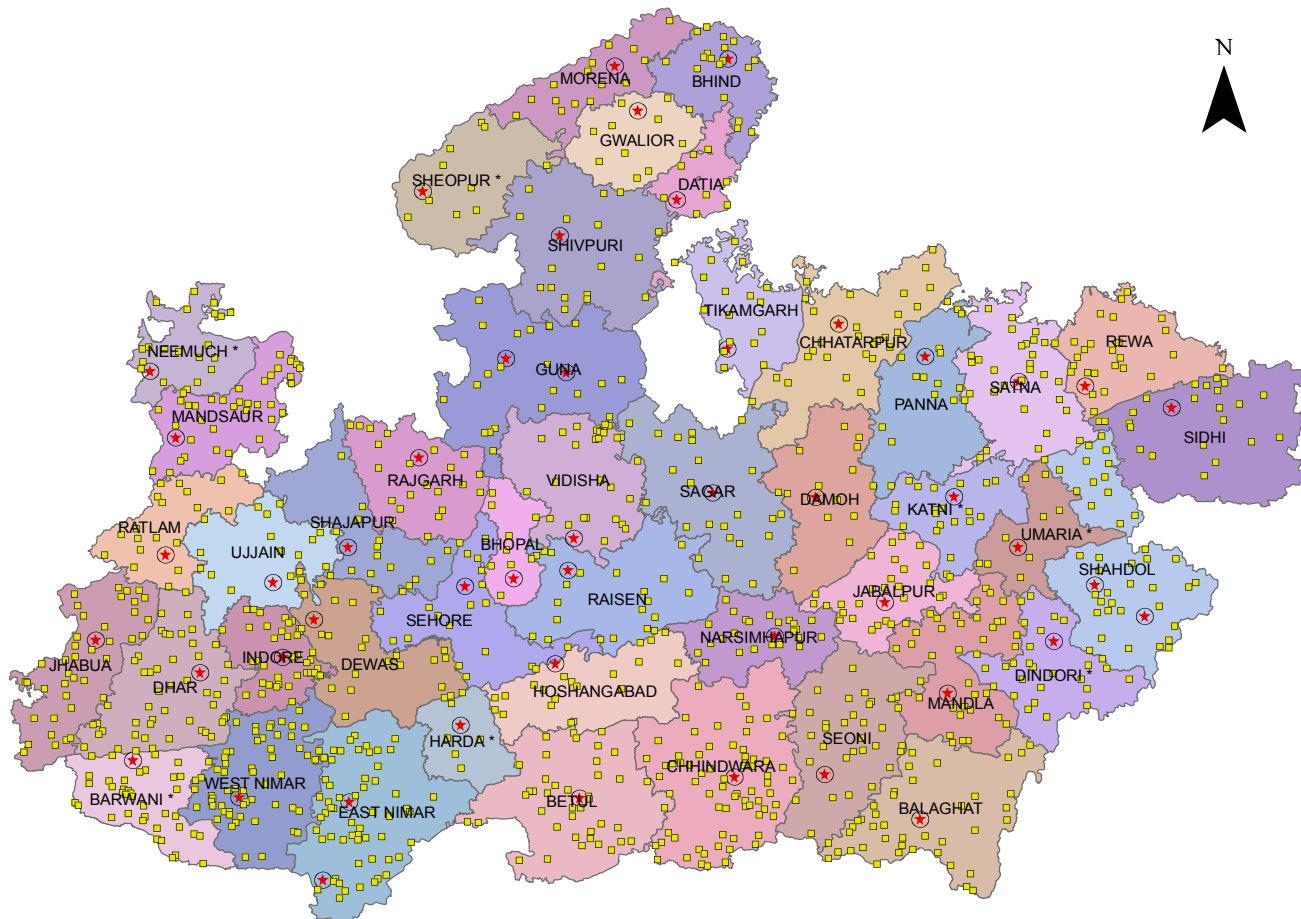

Spatial Distribution of PHC's in Madhya Pradesh

Legend

- ★ District Hq.
- PHC

0 45 90 180 Kilometers

Map composed by NIC
Source - RGI, SOI