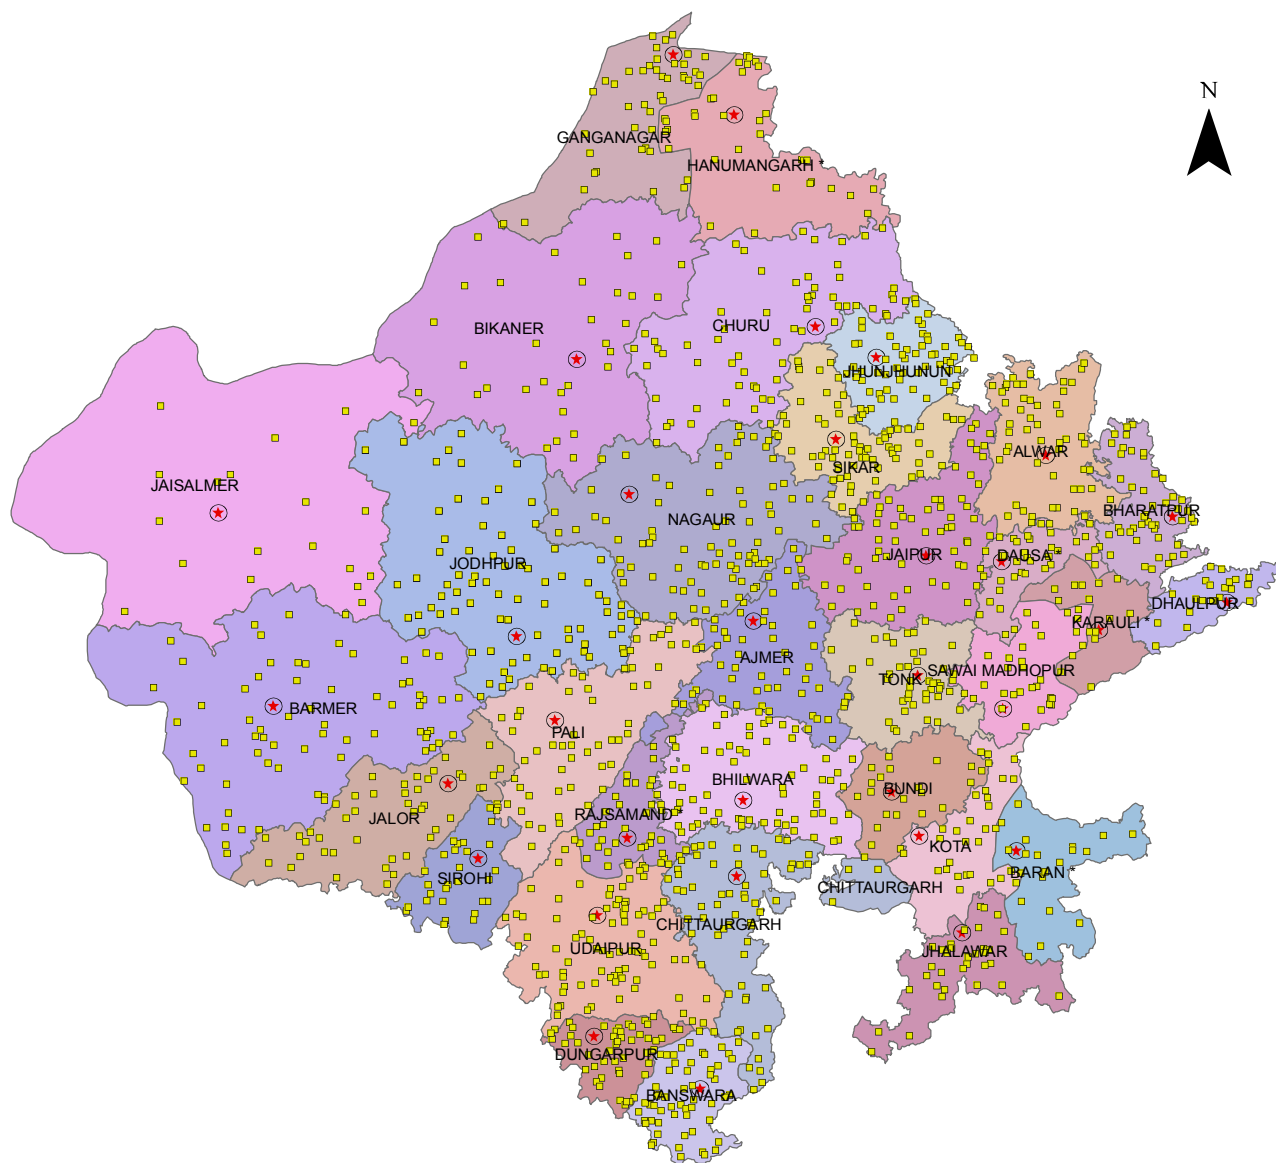

Spatial Distribution of PHC's in Rajasthan

Legend

- ★ District Hq.
- PHC

0 45 90 180 Kilometers