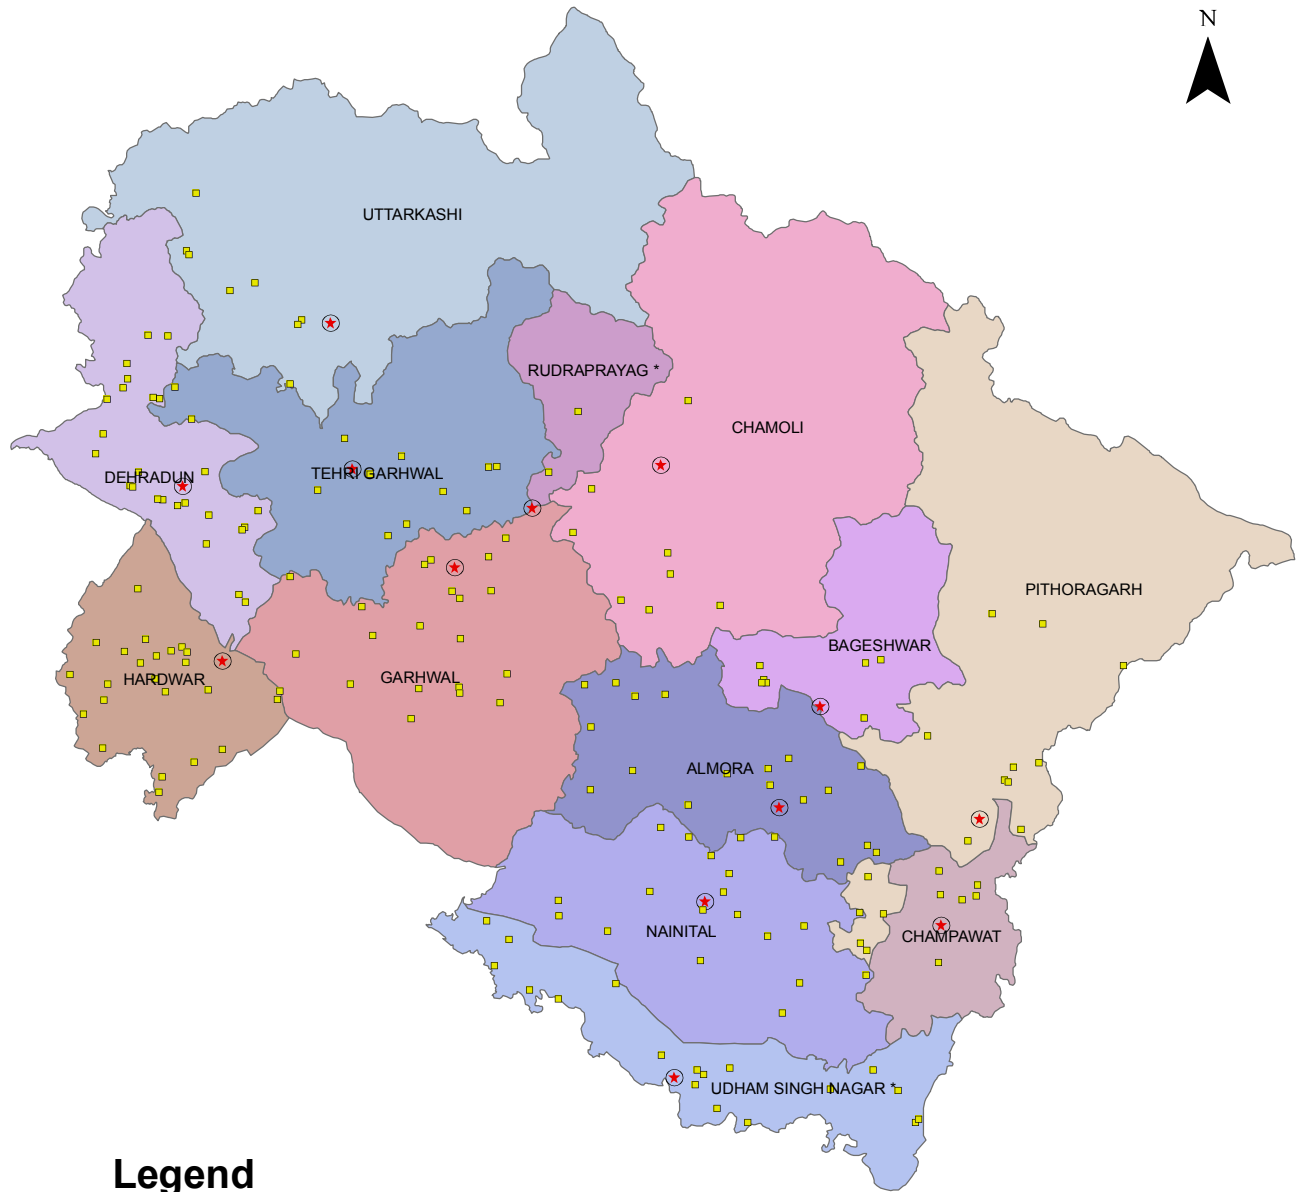

Spatial Distribution of PHC's in Uttarakhand

Legend

- ★ District Hq.
- PHC

0 15 30 60 Kilometers

Map composed by NIC
Source - RGI , SOI