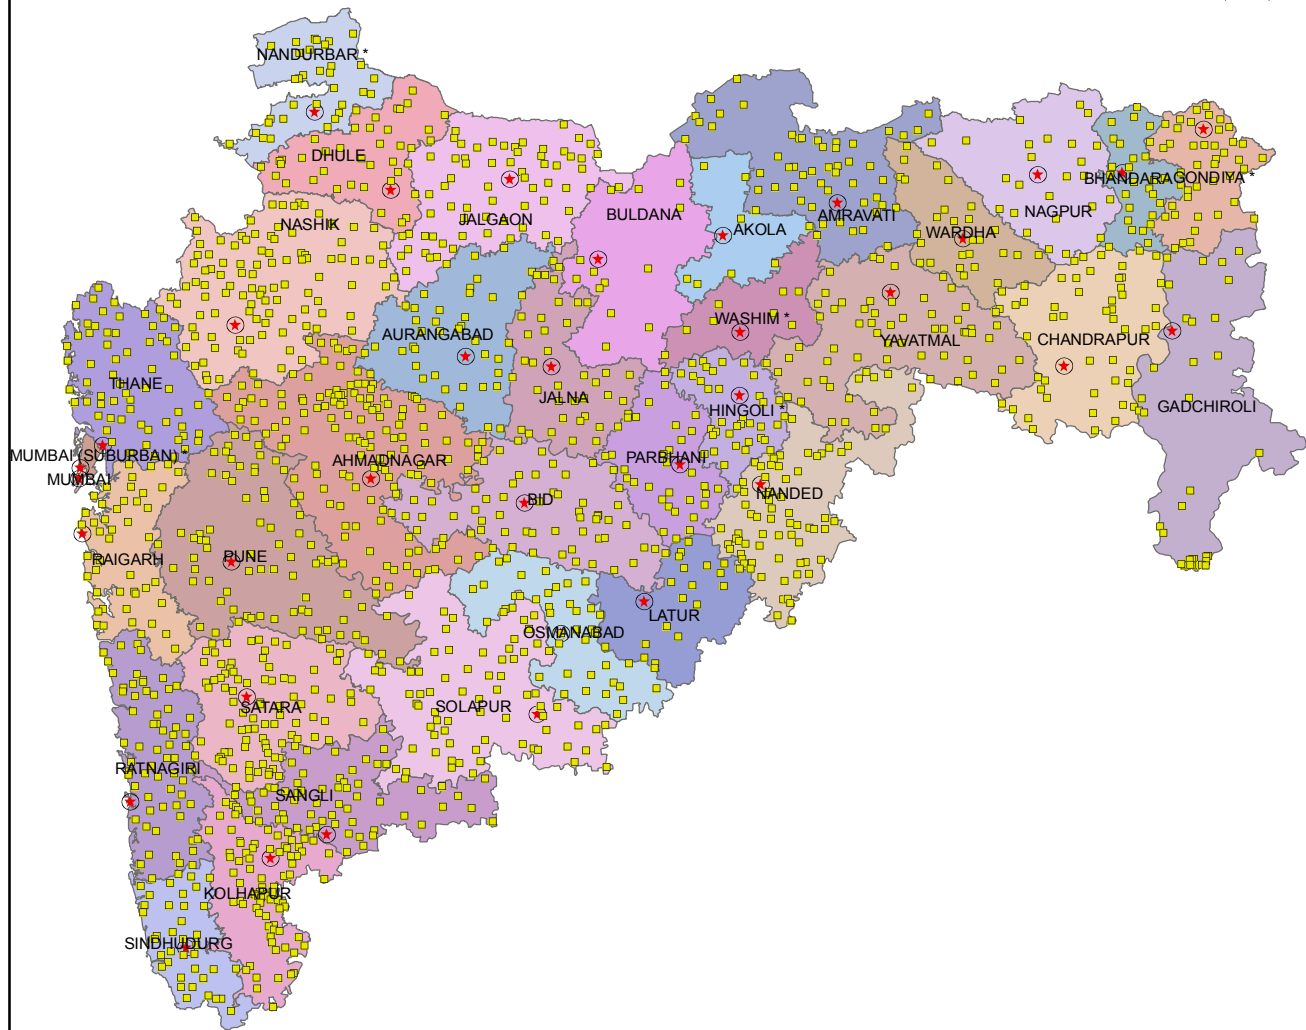

Spatial Distribution of PHC's in Maharashtra

Legend

- ★ District Hq.
- PHC

0 45 90 180 Kilometers

Map composed by NIC
Source - RGI, SOI