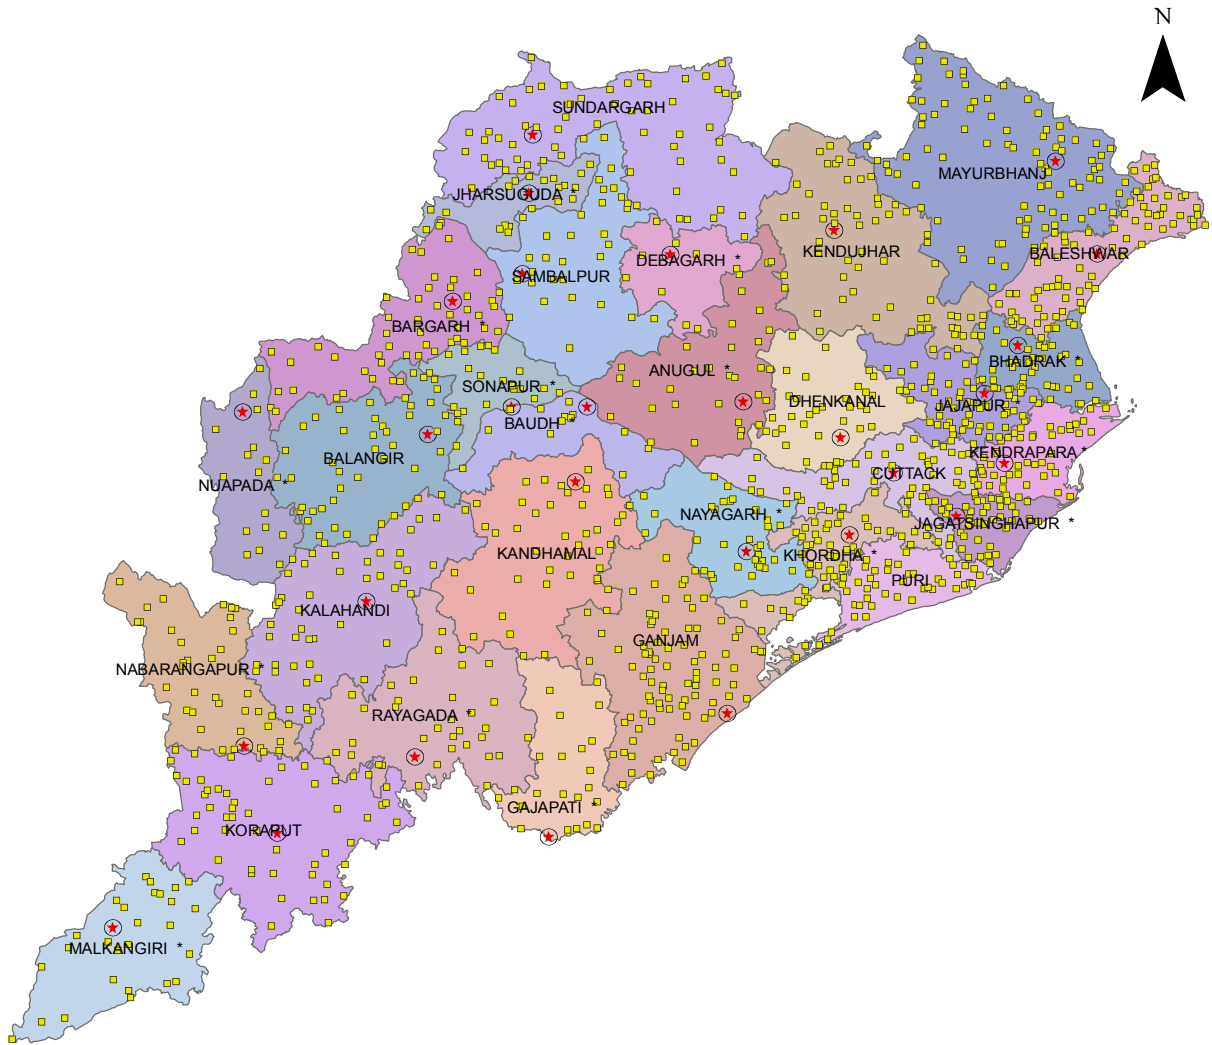

# Spatial Distribution of PHC's in Orissa

## Legend

- ★ District Hq.
- PHC

0 35 70 140 Kilometers